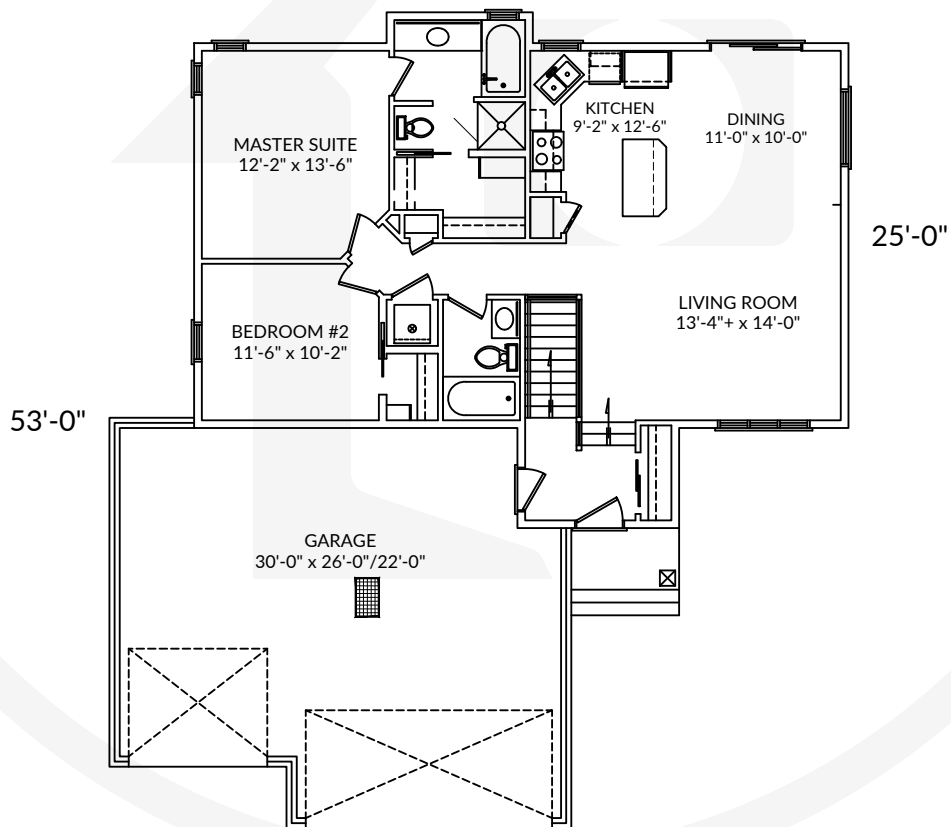

ARTIST'S REPRESENTATION - EXTERIOR MAY VARY

48'-0" (Includes 5'-6" Garage Jog)

This plan is published by Trademark Homes Inc. - All rights reserved, including the rights of reproduction in whole or in part and in any form. These are artist sketches only. Actual building design may vary at builders discretion.