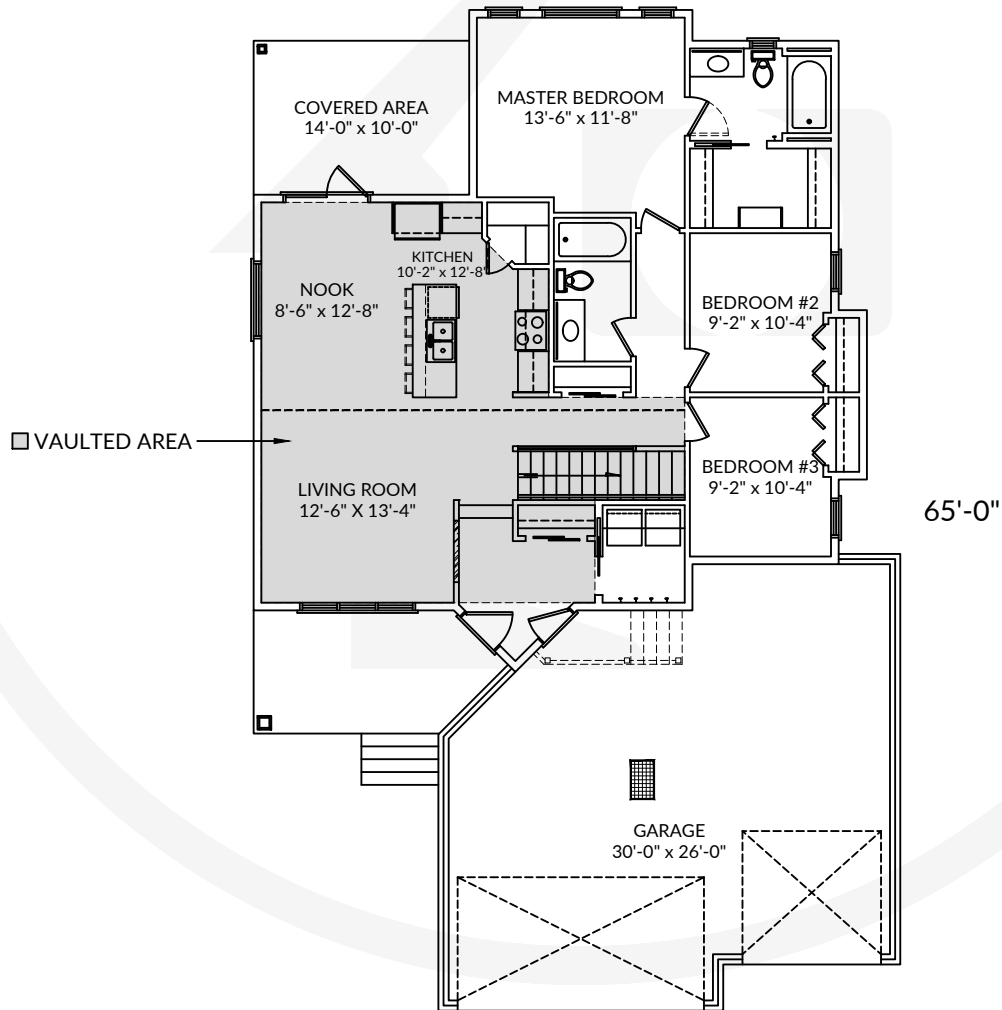

ARTIST'S REPRESENTATION - EXTERIOR MAY VARY

42'-0" (Includes 4'-0" Garage Jog)

This plan is published by Trademark Homes Inc. - All rights reserved, including the rights of reproduction in whole or in part and in any form. These are artist sketches only. Actual building design may vary at builders discretion.